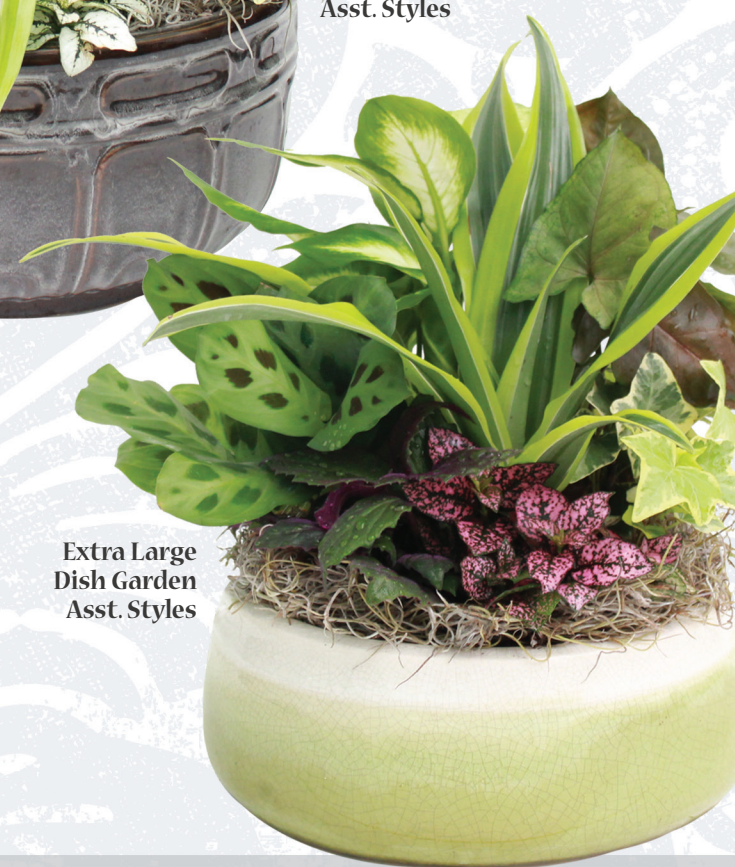

Spring Garden
Small
Medium
Large

Antique Lace Watering Can

Puddle Jumpers

Large Euro Basket
Asst. Styles

Small Euro Basket
Asst. Styles

Medium Euro Basket
Asst. Styles

Jumbo Euro Basket
Asst. Styles

Extra Large Euro Basket
Asst. Styles

Medium Dish Garden
Asst. Styles

Small Dish Garden
Asst. Styles

Jumbo Dish Garden
Asst. Styles

Large Dish Garden
Asst. Styles

Extra Large
Dish Garden
Asst. Styles