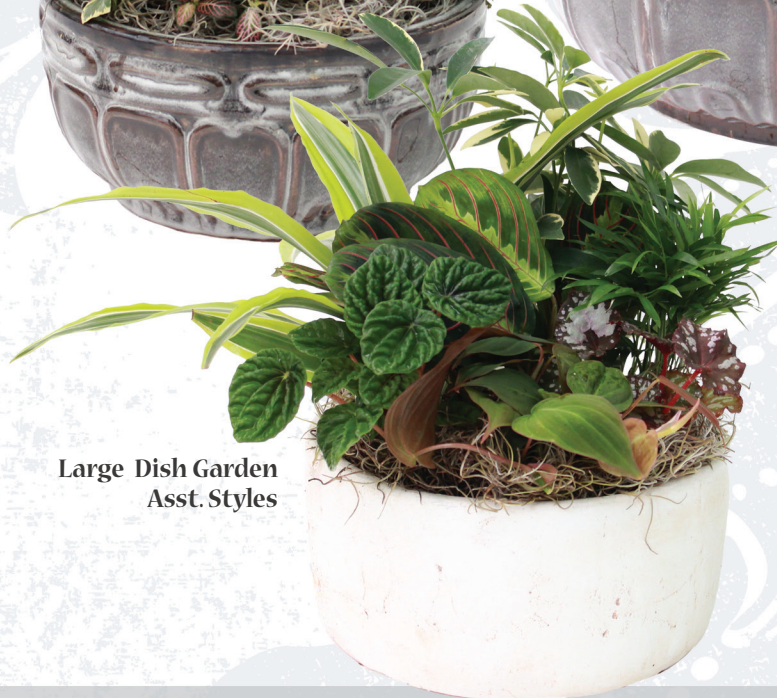

Spring Garden
Small
Medium
Large

Antique Lace Watering Can

Puddle Jumpers

Large Euro Basket
Asst. Styles

Small Euro Basket
Asst. Styles

Medium Euro Basket
Asst. Styles

Jumbo Euro Basket
Asst. Styles

Extra Large Euro Basket
Asst. Styles

Medium Dish Garden
Asst. Styles

Small Dish Garden
Asst. Styles

Jumbo Dish Garden
Asst. Styles

Large Dish Garden
Asst. Styles

Extra Large
Dish Garden
Asst. Styles